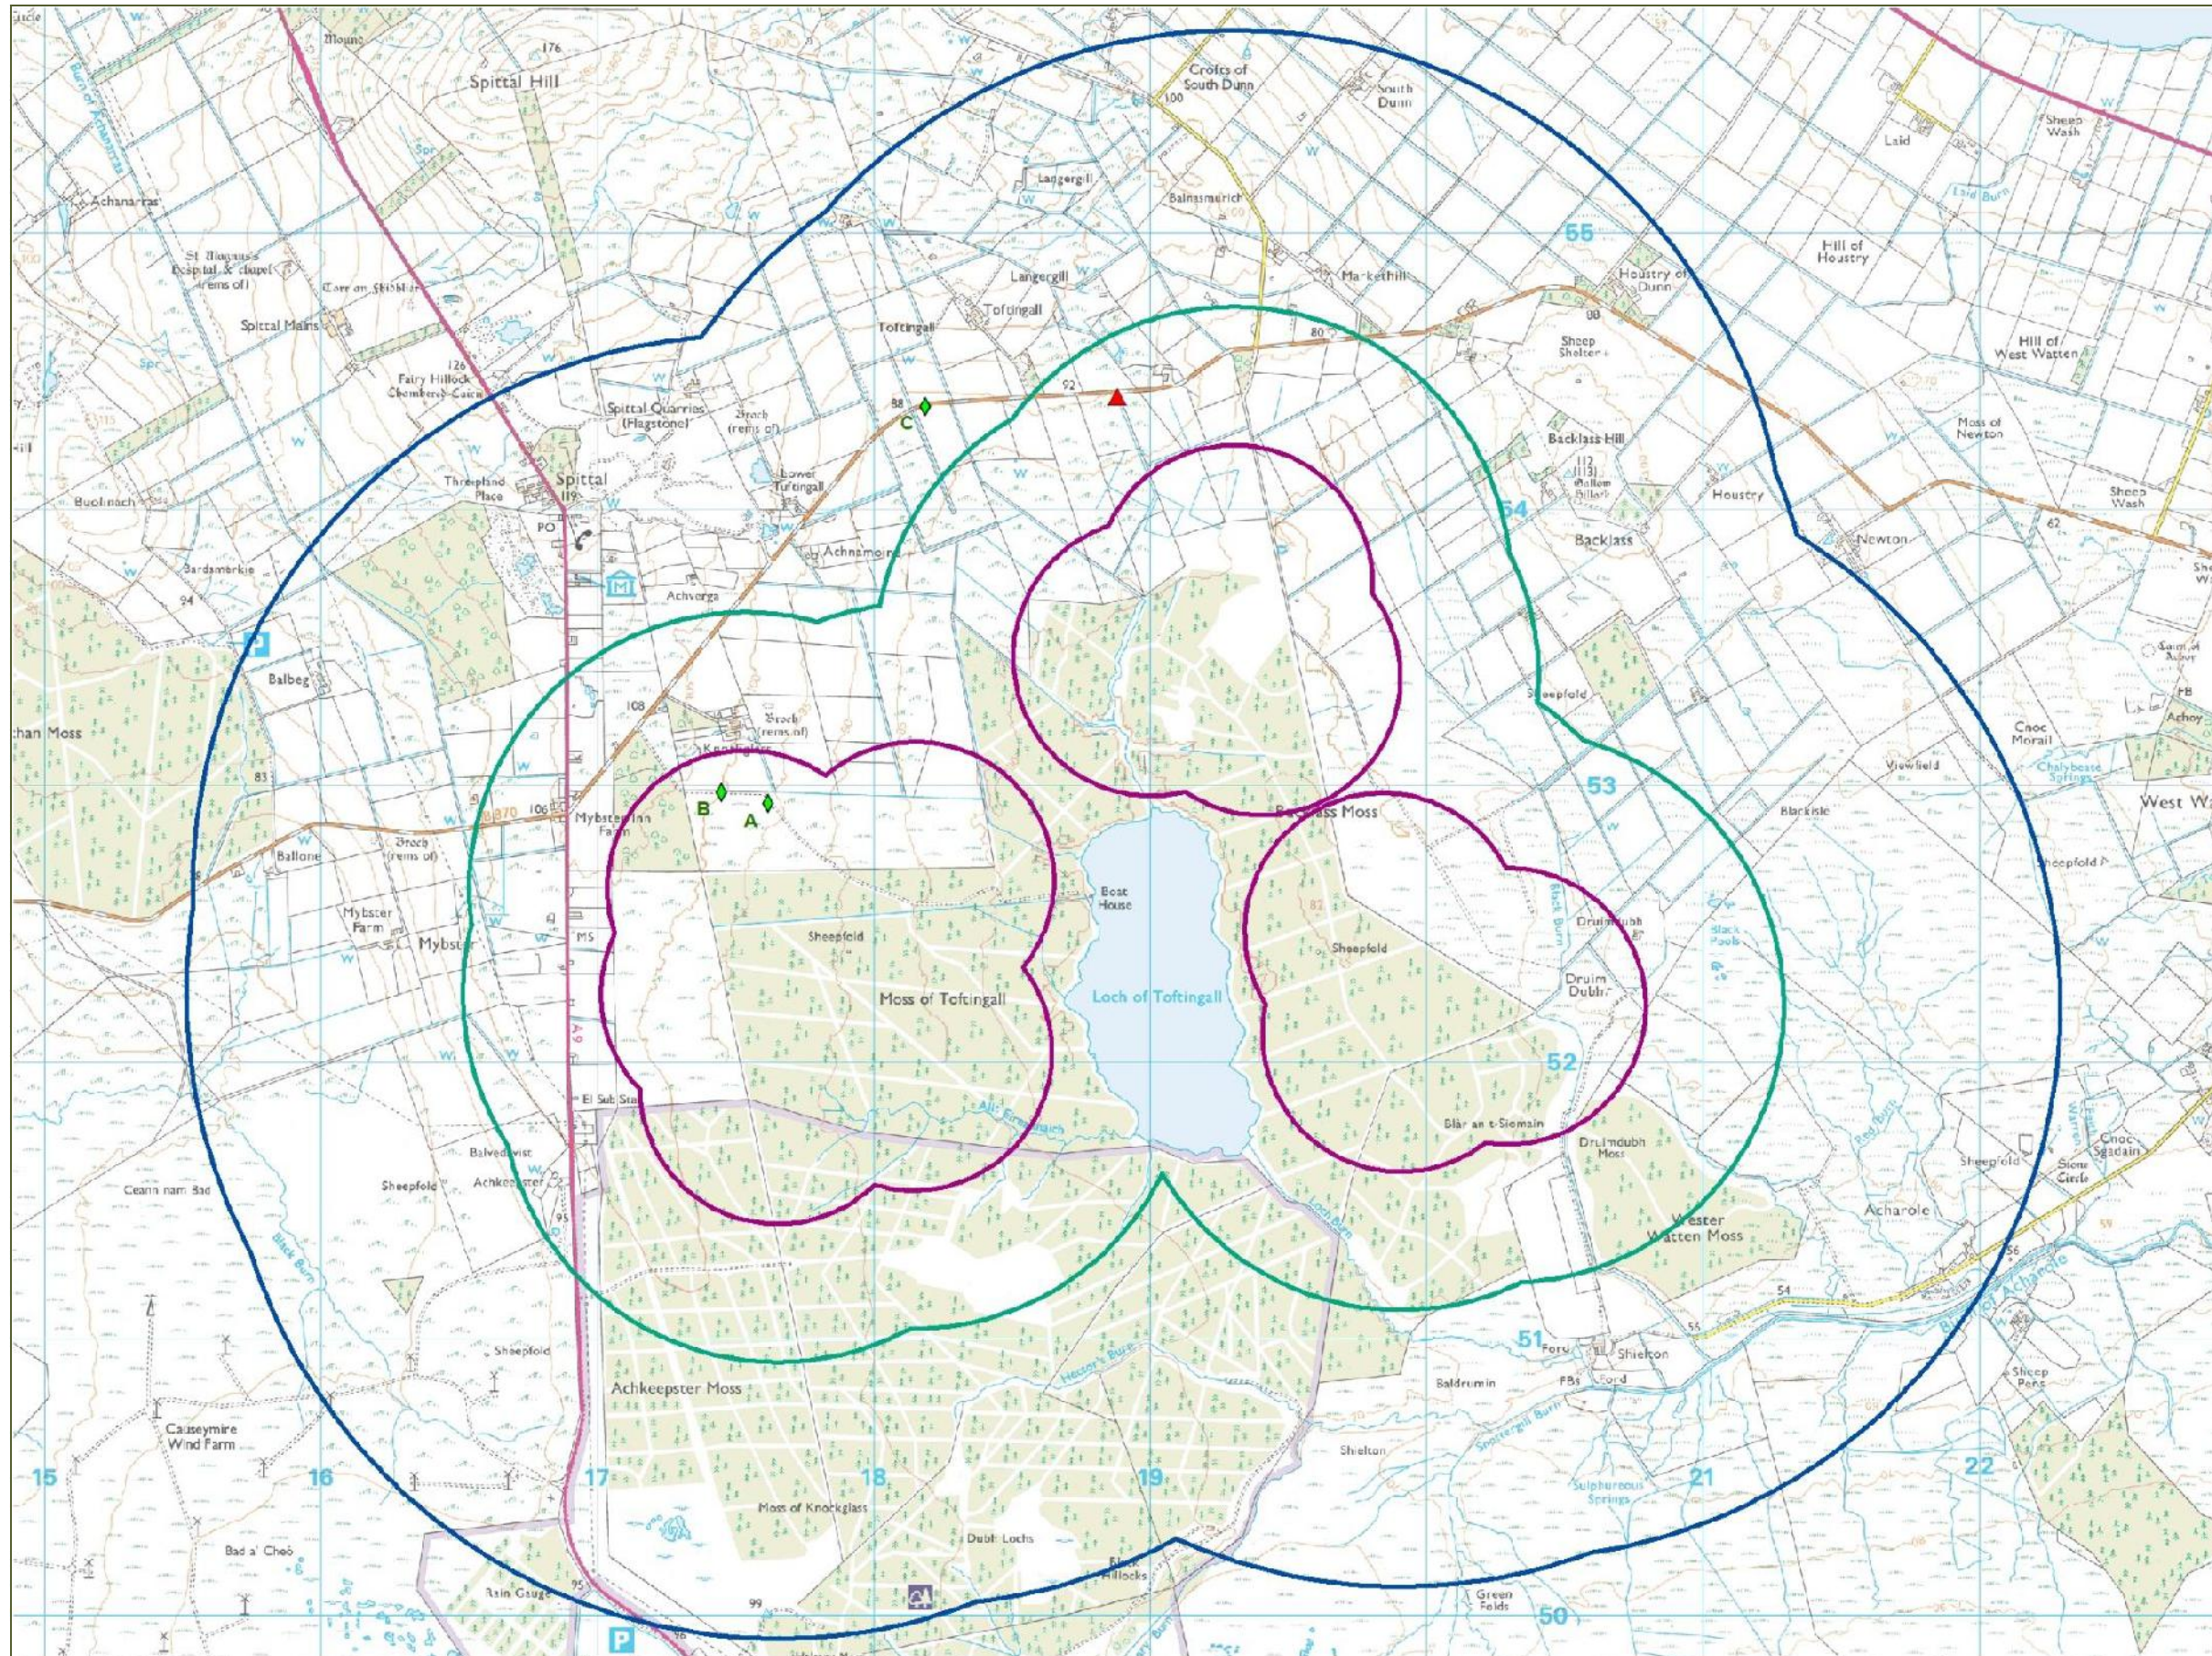

Figure 8.1: Survey Locations and Buffers

Legend:

- Migration watch points
- Focal vantage point
- 500m buffer
- 1km buffer
- 2km buffer

Title

Survey Locations and Buffers

Project:

Toftingall Battery Energy Storage System

Source:

Crown Copyright. All rights reserved.
Ordnance Survey 0100031673

Client:

Boralex

Drawn by:	Checked:
JS	BU
Date:	Figure:
24/08/2023	8.1
Scale:	Revision No.
1:25,000	1

BORALEX

nrp NATURAL RESEARCH PROJECTS LIMITED