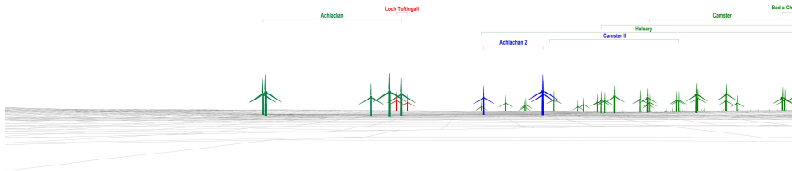

# PHOTOMONTAGES

Viewpoint 5 (5.28 km): View from Westerdale Photomontage and wireline of the proposed Loch Toftingall Wind Farm. Photomontage photography taken from Grid Reference 312698, 951487 set up with a 53.5 degree field of view.

Viewpoint 7 (8.59 km): View from A882, east of Watten. Photomontage and wireline of the proposed Loch Toftingall Wind Farm. Photomontage photography taken from Grid Reference 326797, 953655 set up with a 53.5 degree field of view.